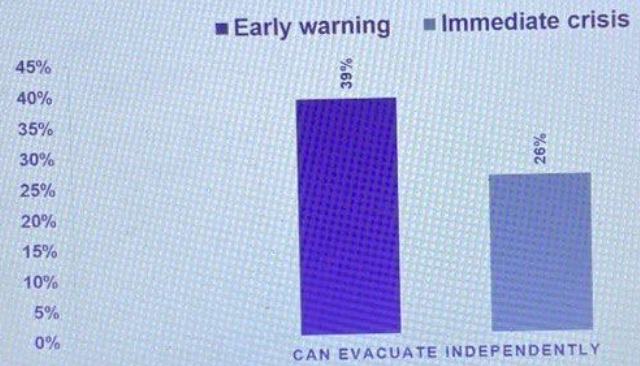

Пригласить

Включить свой звук

Most people with disabilities will find it difficult to evacuate during an emergency

(UNDRR, 2023)

Lenovo

zoom
Workplace

Recording View

- Катерина Ягельська
- Mar Lar Phyu (Myanm...
- Elina Krantsfeld
- עדן סוזן
- Michal Rimon
- Noy Hasbani